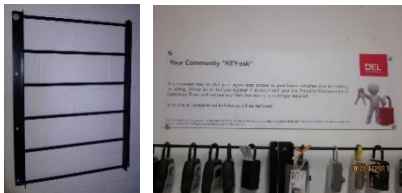

Fixtures and Accessories

Car Operating Panels

- ✓ Custom made
- ✓ Can use a range of button providers/suppliers

Hall Stations, Directional Lanterns, Position Indicators

- ✓ Various styles available

Memo Boards and License Holders

- ✓ Single and double memo boards available
- ✓ Available in brushed stainless steel or brass

Moving Pads, Beam Pads & Accessories

- ✓ Heavy-duty, fire-rated
- ✓ Custom made to protect your elevator

Lock Box Ladders

- ✓ Great for real estate agents, nannies, dog walkers or visiting family members

Capacity Plates

- ✓ Laser etched on brushed stainless steel

Mechanical Parts and Accessories

Aprons

- ✓ 48" long aprons now required
- ✓ Manufactured with lightweight aluminum