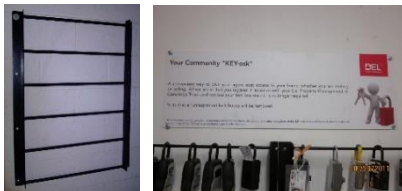

Fixtures and Accessories

Car Operating Panels

- ✓ Custom made
- ✓ Can use a range of button providers/suppliers

Hall Stations, Directional Lanterns, Position Indicators

- ✓ Various styles available

Memo Boards and License Holders

- ✓ Single and double memo boards available
- ✓ Available in brushed stainless steel or brass

Moving Pads, Beam Pads & Accessories

- ✓ Heavy-duty, fire-rated
- ✓ Custom made to protect your elevator

Lock Box Ladders

- ✓ Great for real estate agents, nannies, dog walkers or visiting family members

Capacity Plates

- ✓ Laser etched on brushed stainless steel

Mechanical Parts and Accessories

Aprons

- ✓ 48" long aprons now required
- ✓ Manufactured with lightweight aluminum